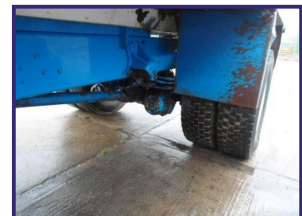

Truckexport

ERF EP6

£5,500.00

ERF EP6 4x2 tipper on steel suspension

WhatsApp call Tony 07979 510216

www.truckexport.co.uk

used@truckexport.co.uk

Product Details

Category/Type	Rigids and Tipper Trucks
Make	ERF
Model	EP6
Year	2000
KMs	252500

Hunsdale Business Park, Ellerker, East Yorkshire, HU15 2DB

+44 (0) 1482 500564 Fax: + 44 (0) 1482 500582

www.truckexport.co.uk sales@truckexport.co.uk