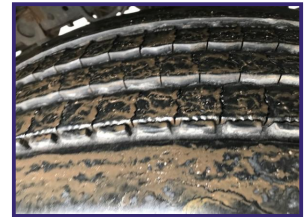

Truckexport

MERCEDES BENZ ATEGO 2528

£8,950.00

2005 Mercedes Atego 2528 6x2 low roof sleeper 30ft flat bed Call or WhatsApp Richard 07815 564541 or Tony 07979 510216

Product Details

Category/Type	Rigids and Tipper Trucks
Make	MERCEDES BENZ
Model	ATEGO 2528
Year	2005
KMs	-